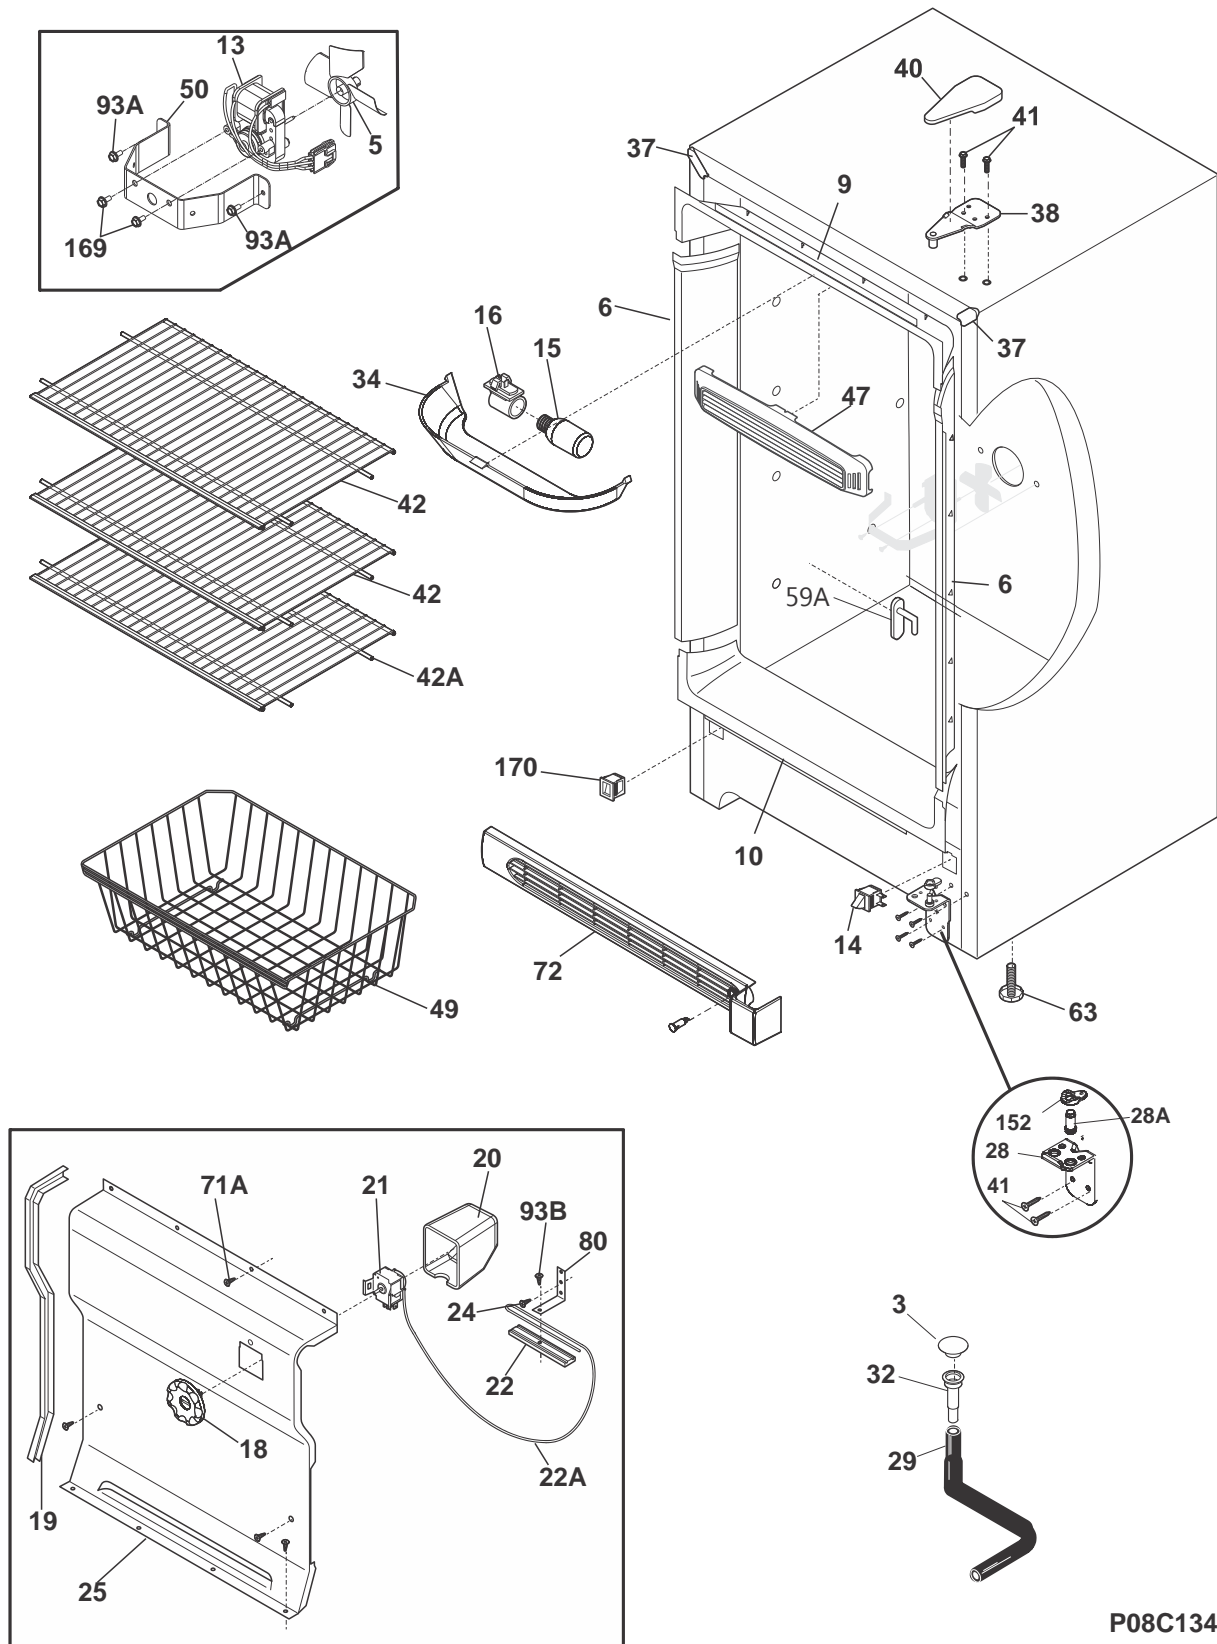

CABINET

P08C1346A

CABINET

POS. NO	PART NO.	DESCRIPTION
3	216503100	Screen-drain
5	297437300	Fan Blade
6	297435605	Breaker
9	297403901	Breaker, top
10	297403902	Breaker, bottom
13 #	297250010	Motor-fan, 230V
14	216822901	Switch, light/lamp, ramp
15	5304495326	Light, LED
16	297139501	Socket, light/lamp, 25 W
18	216707200	Knob, temp control
19	216204902	Gasket-evap cover
20	216967201	Cover, temp control
21 #	5304501379	Control-temperature
22	216823500	Clamp, cap tube, cold control
22A	5303916855	Tube, sensor sleeve, plastic, clear
24	5304460604	Screw, type A, 10-24 x 3/8
25	297099250	Cover-evaporator
26	297415900	Ramp, door closer
28	297416301	Hinge, reversible, bottom RH
28A	297438300	Pin, bottom hinge
29	216313503	Hose-drain
32	297382000	Drain
34	297184400	Shield-light
37	297273906	Trim-cabinet corner, gray
38	297283800	Hinge-upper
40	297164407	Cover-hinge, titanium
41	297236250	Screw, hex head, 1/4-20x5/8, hinge
42	5304497873	Shelf, assy, glass, upper
42A	297441902	Shelf, 16.62 x 23.88, wire
*	216502400	Grommet-shelf mtg
42A	5304497876	Shelf, assy, glass, lower
42C	5304497953	Shelf, assy
*	5304496283	Grommet, shelf mtg
47	297192903	Baffle, air
50	216394050	Bracket, fan motor mount
58	5304494076	Basket, lower
59	5304493991	Basket
59A	216486500	Stop-basket, (2)
61*	5304493996	Support, hanging basket, RH
62*	5304493997	Support, hanging basket, LH
63	216396900	Screw, leveling foot, plastic, adjustable
63*	297164650	Bracket, LH leg levelor
63*	297164651	Bracket, RH leg levelor
71A	297146820	Screw, 8-18AB x.470 QX
72	297387915	Grille/Kickplate
80	06594601	Bracket, control
93	297410600	Screw, 8-18 X .500
*	5303313703	Clip, wire
93A	297174300	Screw, self pierce, #8, 18x.63
93B	216036601	Screw, RWHD, 8-32A x 0.500, GX-CA
107	297421100	Panel, access
152	297416000	Closer, bearing hinge
169	216912401	Screw, hex washer head, 8-32 x 0.500, bracket fan mtr, (2)
170	297280403	Valve, breather
*	297268000	Wiring Diagram
*	297265801	Wire, light shield
*	09948773	Insulation, drain tube
*	297001704	Insulation, 24", drain tube