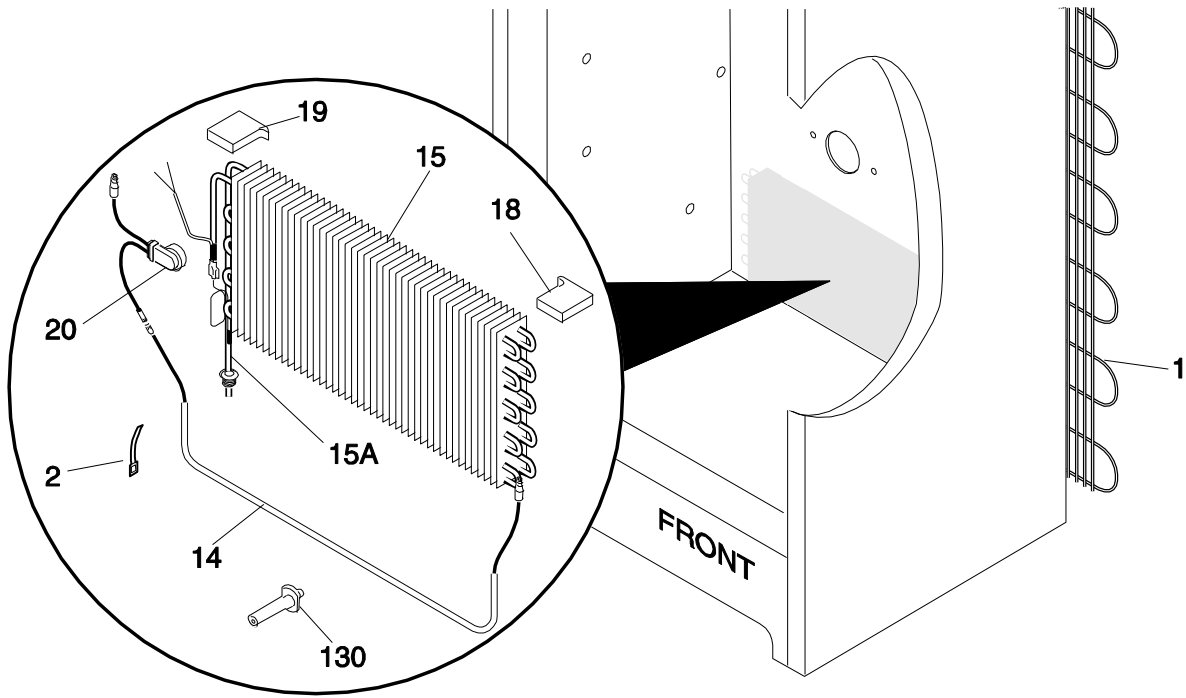

SYSTEM

R08S0529

SYSTEM

POS. NO	PART NO.	DESCRIPTION
1 #	5300083897	Condenser
2	5308000110	Strap-evap/heater, aluminum, (2)
4 #	297396820	Filter-dryer
5 #	297170200	Harness-main
14 #	216730701	Heater-defrost
15 #	297414900	Evaporator
15A	297217900	Heat Exchanger, suct/cap tube
18	297078701	Insulator-evap, styrofoam, RH
19	297078801	Insulator-evap, styrofoam, LH
20	297216600	Thermostat, defrost
23 #	297318050	Timer, defrost, 230V, tab
27	5308002681	Grommet, compressor
29	297002801	Compressor, kit, w/grommets, & welded clip
30 #	297259526	Controller, compressor
31A	216994102	Pan-drain
32	297359700	Clip, controller
35	297368500	Bolt, compressor
43B	297315800	Clip, wire
55	216985004	Capacitor, run, 5MF
86	216036601	Screw, RWHD, 8-32A x 0.500, GX-CA
100#	297075901	Cord-power, 220V
130	297244700	Support, evaporator mtg
*	297014500	Plug-suction line
*	240555002	Screw-#8-32 X 3/8
*	297174300	Screw, self pierce, #8, 18x.63