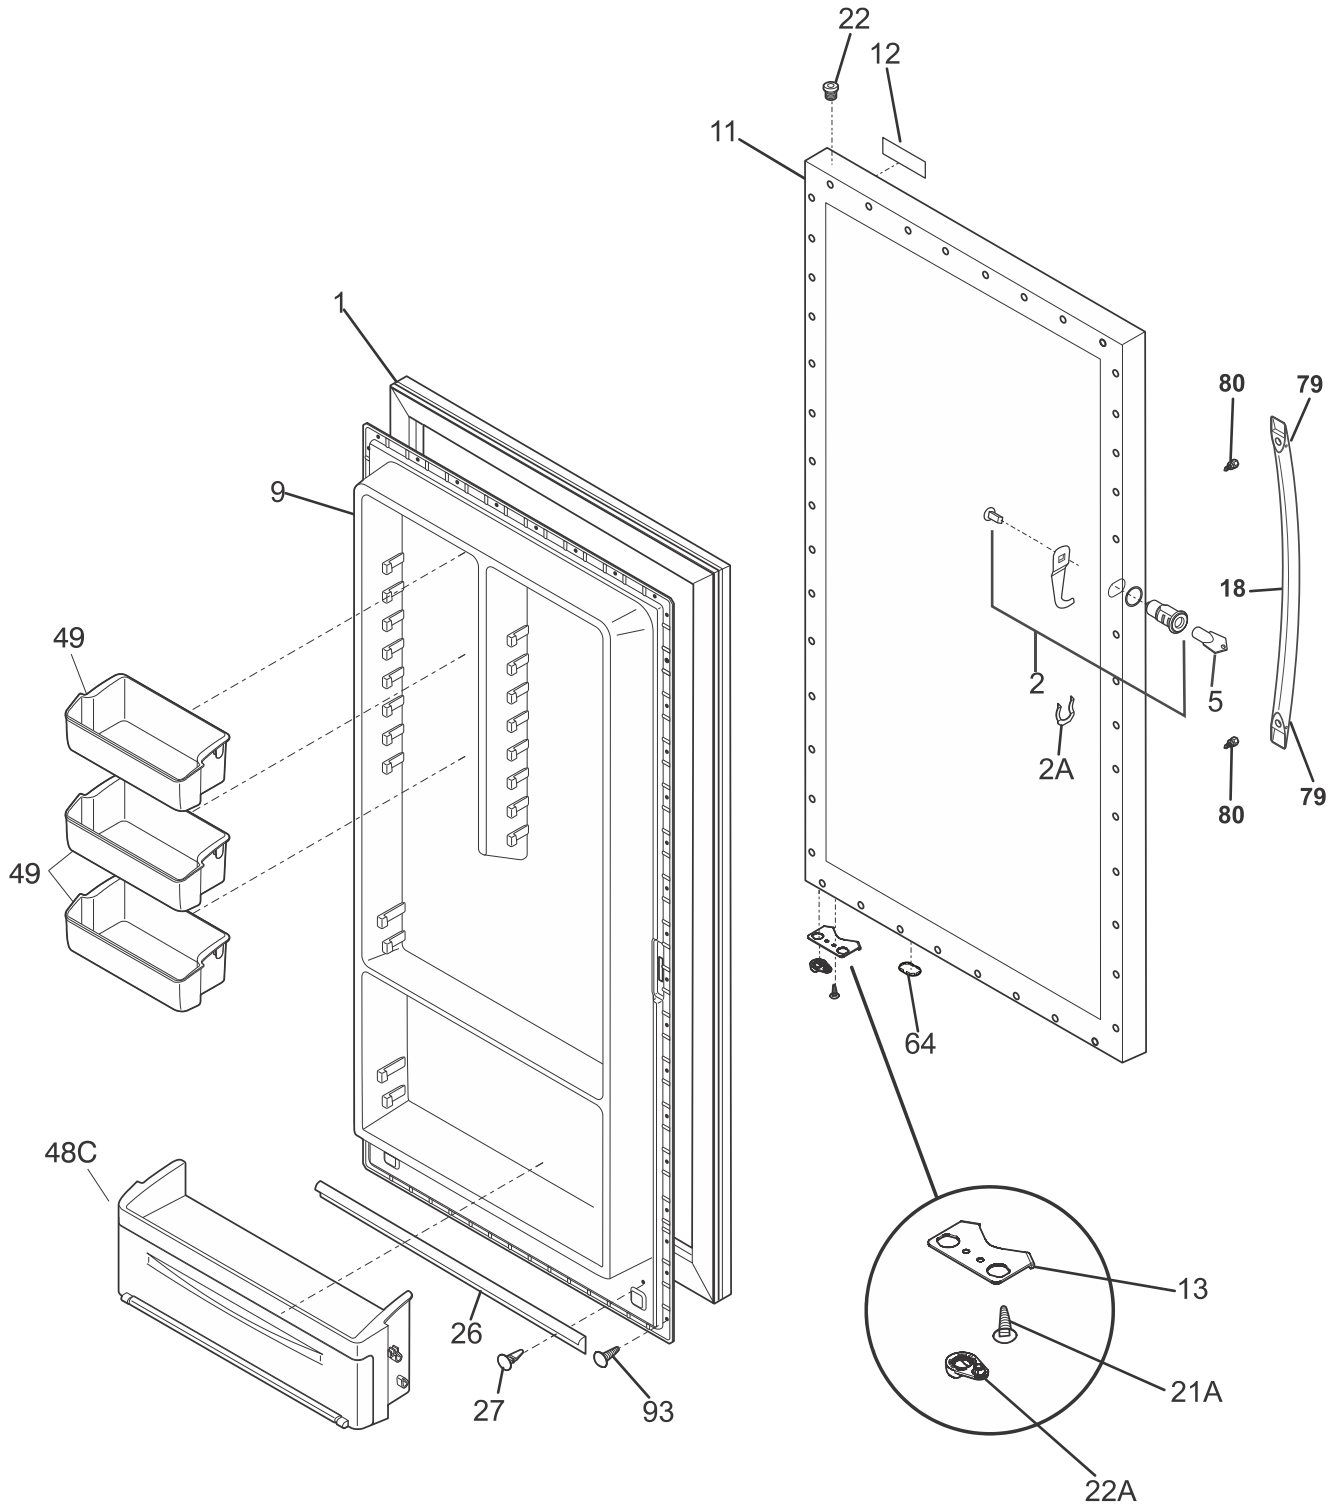

Publication No.
5995674537
16/04/08
(EN/SERVICE/)
365

DOOR

P08D0704

DOOR

POS. NO	PART NO.	DESCRIPTION
1	216522380	Gasket, gray
9	297382801	Panel, inner
11	297316755	Panel-outer door
12	137095501	Anchor, nameplate
13	297416200	Door Stop
18	241930101	Handle
*	297407700	Handle Installation Kit
*	240537301	Nut-anchor, door hdl screw
21A	297197500	Screw, door stop mtg, FH38-16X.750, P Twin
22	216970802	Bearing, hinge, natural, top
22A	297416000	Closer, bearing hinge
26	297387100	Gasket, secondary
27	5303212828	Clip, panel mtg
27*	5304406520	Clip, panel mtg kit, (40)
41	297236250	Screw, hex head, 1/4-20x5/8, hinge
48C	297225600	Bin-door
49	5304500224	Bin-door
64	297014702	Plug-button, door base
79A	297295900	Screw-set
80	218755504	Screw, shoulder, #10-AB, handle mounting
93	5304460605	Screw, ph truss head, 8-18AB x 0.500
*	297410600	Screw, 8-18 X .500