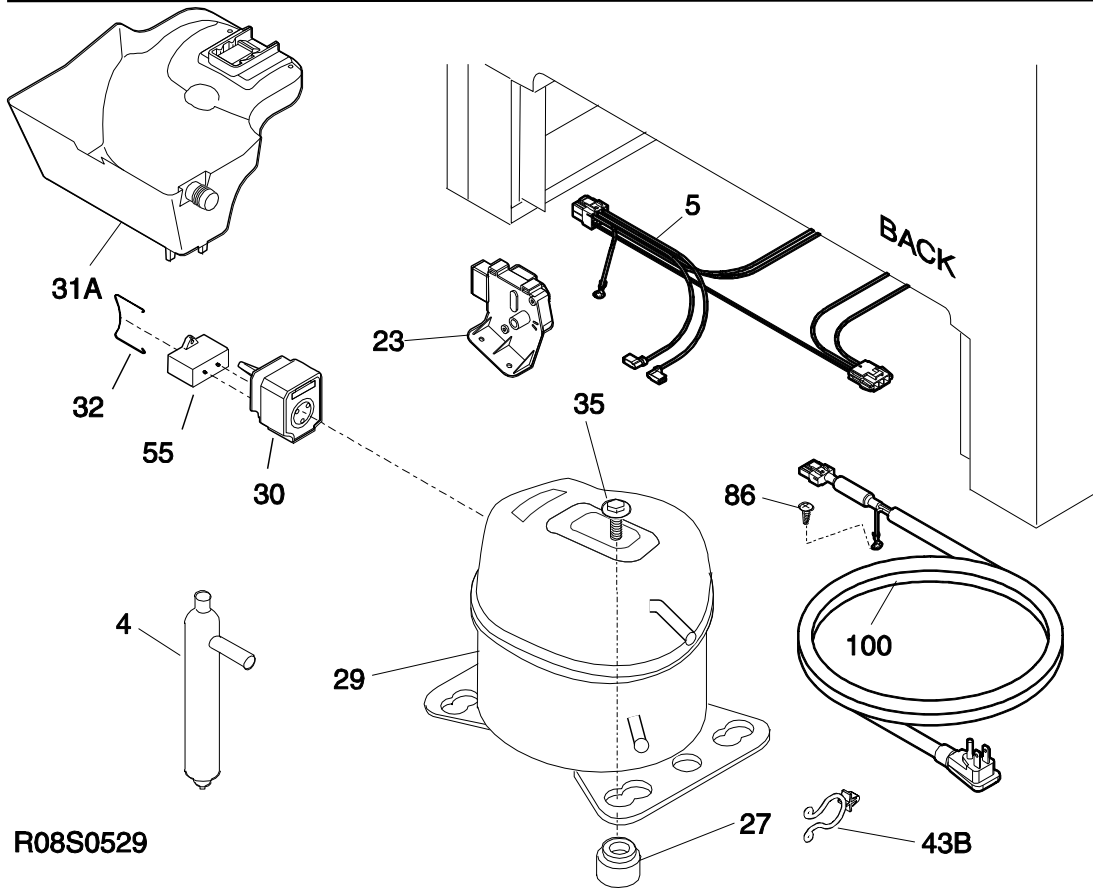

SYSTEM

R08S0529

SYSTEM

POS. NO	PART NO.	DESCRIPTION
1 #	5300083897	Condenser
2	5308000110	Strap-evap/heater, aluminum, (2)
4 #	297396820	Filter-dryer
5 #	297170200	Harness-main
14 #	216730701	Heater-defrost
15 #	297414900	Evaporator
15A	297217900	Heat Exchanger, suct/cap tube
18	297078701	Insulator-evap, styrofoam, RH
19	297078801	Insulator-evap, styrofoam, LH
20	297216600	Thermostat, defrost
23 #	297318050	Timer, defrost, 230V, tab
27	5308002681	Grommet, compressor
29	297002801	Compressor, kit, w/grommets, & welded clip
30 #	297259526	Controller, compressor
31A	216994102	Pan-drain
32	297359700	Clip, controller
35	297368500	Bolt, compressor
43B	297315800	Clip, wire
55	216985004	Capacitor, run, 5MF
86	216036601	Screw, RWHD, 8-32A x 0.500, GX-CA
100#	297075901	Cord-power, 220V
130	297244700	Support, evaporator mtg
*	297014500	Plug-suction line
*	240555002	Screw-#8-32 X 3/8
*	297174300	Screw, self pierce, #8, 18x.63